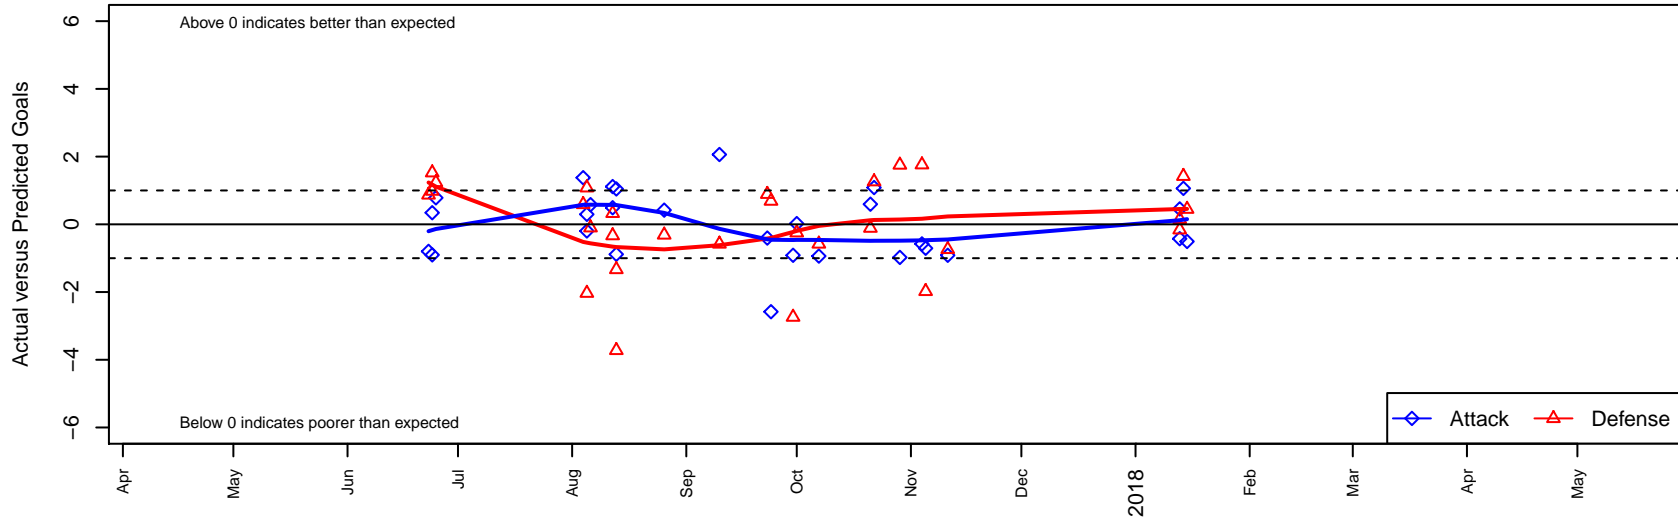

# Pacific FC United B00

Pacific FC  
 Battle Ground, WA  
 B00 total strength=1535  
 attack=13.18 defense=12.42  
 fall league = PSPL WSPL 1 U18  
 notes= United; Lundeen 2013-6

alt names used:  
 PACIFIC FC – UNITED (WA)  
 Pacific FC B00-United  
 Pacific FC B00 – United

Venues played:  
 2017 Clash At the Border Bronze  
 2017 Mt Hood Challenge U19 Gold  
 2017 Bend Premier Cup Dairon Asprilla (U18/U  
 2017 PSPL WSPL 1 U18  
 2017 WA Cup Gold U18  
 2017 Portland Winter Showcase U18

**Pacific FC United B00**  
 Dots are actual minus expected GF (blue circles) and GA (red triangles).  
 Blue line is smoothed change in attack strength. Red is smoothed change in defense strength.

**attack and defense variance (black dot)  
relative to other teams  
and top 10 in region**