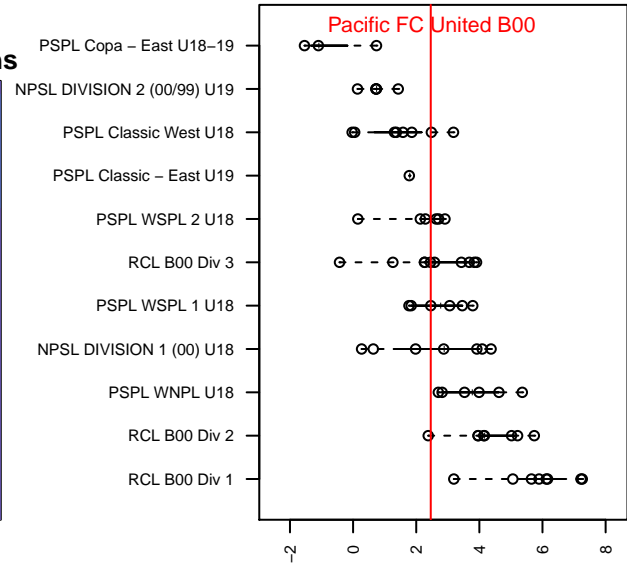

**attack and defense rating
relative to others at age
and all opponents in last 13 months**